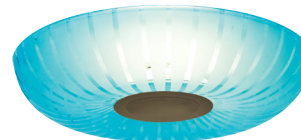

SPIRA 10

FLUSH MOUNT CEILING

location:
DAMP

SPECIFICATIONS:

DESCRIPTION

Flush-mounted ceiling fixture, featuring a low profile transcolor glass shade diffuser with radiused frost lines.

LAMPING

LED: 10W LED source, 120V, 90+ CRI, 3000°K CCT, 865 lumens, 30,000 hours, included.

DIFFUSER

Handcrafted glass diffuser with frosted pattern in various decors. 9.75" Dia. x 2.25" H

CONSTRUCTION

Stamped aluminum fitter in powder coated white finish.

MOUNTING

Installs directly to a 4" octagonal outlet box, centered on fixture. 90°C supply wire required for incandescent lamping.

LABELS

UL or ETL Listed. Suitable for Damp Locations (interior use only).

CLEAR (SPIRA10CLC)

SPIRA10BLC
CORAL BLUE

SPIRA10SMC
SMOKE

ORDERING:

FIXTURE	LAMP OPTIONS	METAL FINISH
SPIRA10BLC Coral Blue	LED 10W LED	BK Black
SPIRA10SMC Smoke		BR Bronze
SPIRA10CLC Clear		SN Satin Nickel

Ex. SPIRA10CLC-LED-BK

Spira Ceiling, Clear Shade,
White Finish

Project Information:

All dimensions provided are nominal.
Allowance must be made for dimensional tolerance in handcrafted glasses.

REV 5/19