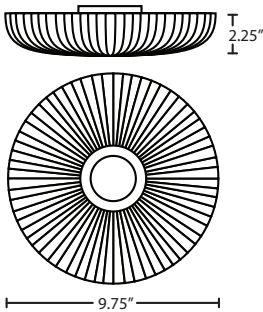

SPIRA 10

FLUSH MOUNT CEILING

location:
DAMP

SPECIFICATIONS:

DESCRIPTION

Flush-mounted ceiling fixture, featuring a low profile transcolor glass shade diffuser with radiused frost lines.

LAMPING

LED: 10W LED source, 120V, 90+ CRI, 3000°K CCT, 865 lumens, 30,000 hours, included.

DIFFUSER

Handcrafted glass diffuser with frosted pattern in various decors. 9.75" Dia. x 2.25" H

CONSTRUCTION

Stamped aluminum fitter in powder coated white finish.

MOUNTING

Installs directly to a 4" octagonal outlet box, centered on fixture. 90°C supply wire required for incandescent lamping.

LABELS

UL or ETL Listed. Suitable for Damp Locations (interior use only).

CLEAR (SPIRA10CLC)

SPIRA10BLC
CORAL BLUE

SPIRA10SMC
SMOKE

ORDERING:

FIXTURE	LAMP OPTIONS	METAL FINISH
SPIRA10BLC Coral Blue	LED 10W LED	BK Black
SPIRA10SMC Smoke		BR Bronze
SPIRA10CLC Clear		SN Satin Nickel

Ex. SPIRA10CLC-LED-BK

Spira Ceiling, Clear Shade,
White Finish

Project Information:

All dimensions provided are nominal.
Allowance must be made for dimensional tolerance in handcrafted glasses.

REV 5/19